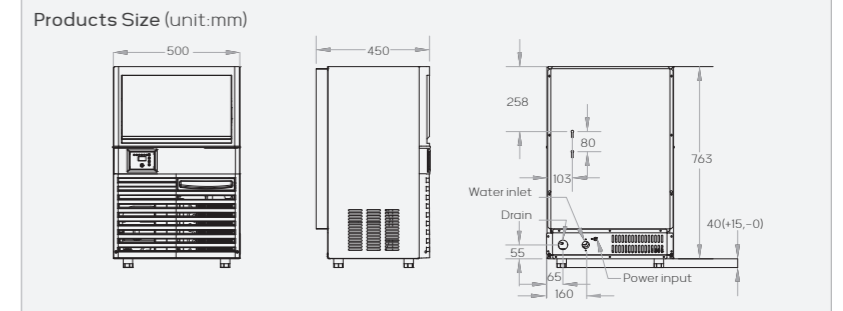

CUBE

Half
22×13×22mm / 28×13×22mm
5g / 6g

Standard
22×22×22mm
9g

Bigger
28×28×22mm
15g

CUBE ICE MACHINE

Vertical Type - Classic

MODEL	SK-80P	SK-120P
Ice Production	36kg / 24h	55kg / 24h
Ice Storage	15 kg	18 kg
Power	310 w	460 w
Gross Weight	40 kg	50 kg
Dimension	500 × 450 × 803 mm	500 × 590 × 853 mm

MODEL	SK-80PT	SK-120PT
Ice Production	36kg / 24h	55kg / 24h
Ice Storage	15 kg	18 kg
Power	310 w	460 w
Gross Weight	40 kg	50 kg
Dimension	500 × 450 × 840 mm	500 × 590 × 890 mm

MODEL	SK-160P	SK-210P	SK-280P
Ice Production	73kg / 24h	95kg / 24h	127kg / 24h
Ice Storage	36 kg	36 kg	36 kg
Power	480 w	625 w	730 w
Gross Weight	65 kg	66 kg	67 kg
Dimension	660.2 × 707 × 919 mm	660.2 × 707 × 919 mm	660.2 × 707 × 919 mm