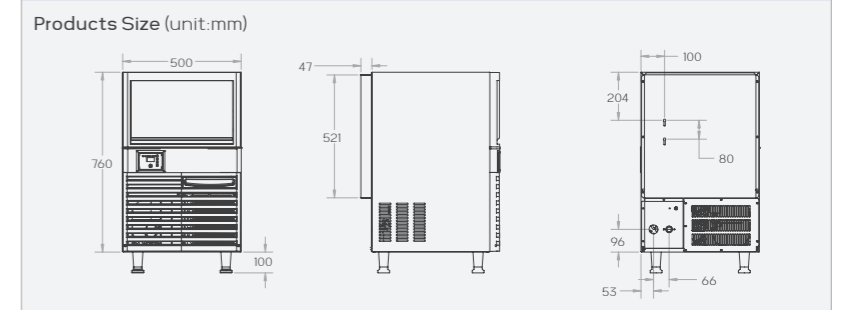

CUBE

Half
22×13×22mm / 28×13×22mm
5g / 6g

Standard
22×22×22mm
9g

Bigger
28×28×22mm
15g

CUBE ICE MACHINE

Vertical Type - Classic

MODEL	SK-80P	SK-120P
Ice Production	36kg / 24h	55kg / 24h
Ice Storage	15 kg	18 kg
Power	310 w	460 w
Gross Weight	40 kg	50 kg
Dimension	500 × 450 × 803 mm	500 × 590 × 853 mm

MODEL	SK-80PT	SK-120PT
Ice Production	36kg / 24h	55kg / 24h
Ice Storage	15 kg	18 kg
Power	310 w	460 w
Gross Weight	40 kg	50 kg
Dimension	500 × 450 × 840 mm	500 × 590 × 890 mm

MODEL	SK-160P	SK-210P	SK-280P
Ice Production	73kg / 24h	95kg / 24h	127kg / 24h
Ice Storage	36 kg	36 kg	36 kg
Power	480 w	625 w	730 w
Gross Weight	65 kg	66 kg	67 kg
Dimension	660.2 × 707 × 919 mm	660.2 × 707 × 919 mm	660.2 × 707 × 919 mm